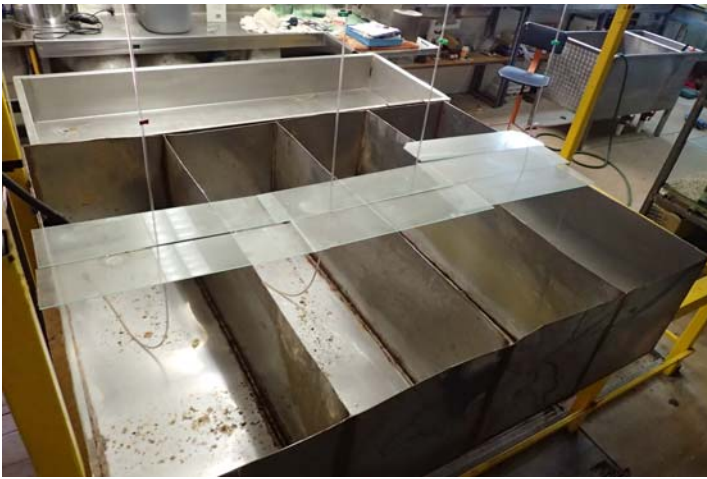

Inventory

- 82 only Glass Aquaria 2' long x 1' wide x 1' deep
- 7 only Glass Aquaria 2' long x 16" wide x 1' deep
- Aquaria Glass Lids
- Square Gal/steel Aquarium Stands c/w support boards and underlay foam
- 90 only internal Filters c/w filter material and air stone
- 6 mm air tube, and valves to each tank
- AP40 40L/m Diaphragm Air Pump
- Davey XF171 water pump
- Assorted nets, chemicals, filter materials, hides and gravel substrate, etc.
- PLUS—All Stainless Steel Tanks/Benches

Suction Intake

ROOM 2

Stainless Steel Tank. 4 compartments each with drain. Each compartment 1220 mm long x 400 mm wide x 390 mm deep. Overall 1220 x 1600.

On large painted yellow heavy duty steel stand 62 cm high.

Free standing Stainless Steel Tank—Twin Chamber

Each with drain

Overall 1270 mm x 660 wide x 840 mm high (includes legs)

Tank 1 = 910 x 600 x 550

Tank 2 = 310 x 610 x 550

Large Stainless Steel lab Bench c/w Stainless Steel Splash Back 290 mm high.

C/w Galvanised 40 mm round steel stand

With shelf

Stainless Steel Tank
1630 mm x 640 mm x
175 mm deep

C/- Grey Steel Frame 830 high

ROOM 2

Double Bowl Sink
c/w stand and shelf

Contact the Owner
Linda McKenzie
Seymour, Victoria
PH: 0414 418766
Email: linda_mckenzie@bigpond.com