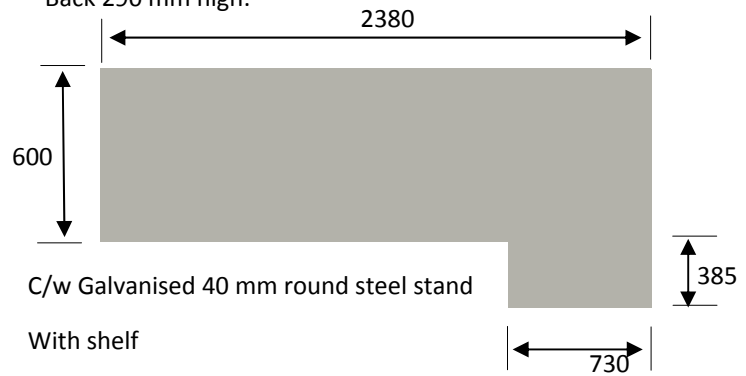

Each with drain

Overall 1270 mm x 660 wide x 840 mm high (includes legs)

Tank 1 = 910 x 600 x 550

Tank 2 = 310 x 610 x 550

Large Stainless Steel lab Bench c/w Stainless Steel Splash Back 290 mm high.

C/w Galvanised 40 mm round steel stand

With shelf

Stainless Steel Tank  
1630 mm x 640 mm x  
175 mm deep

C/- Grey Steel Frame 830 high