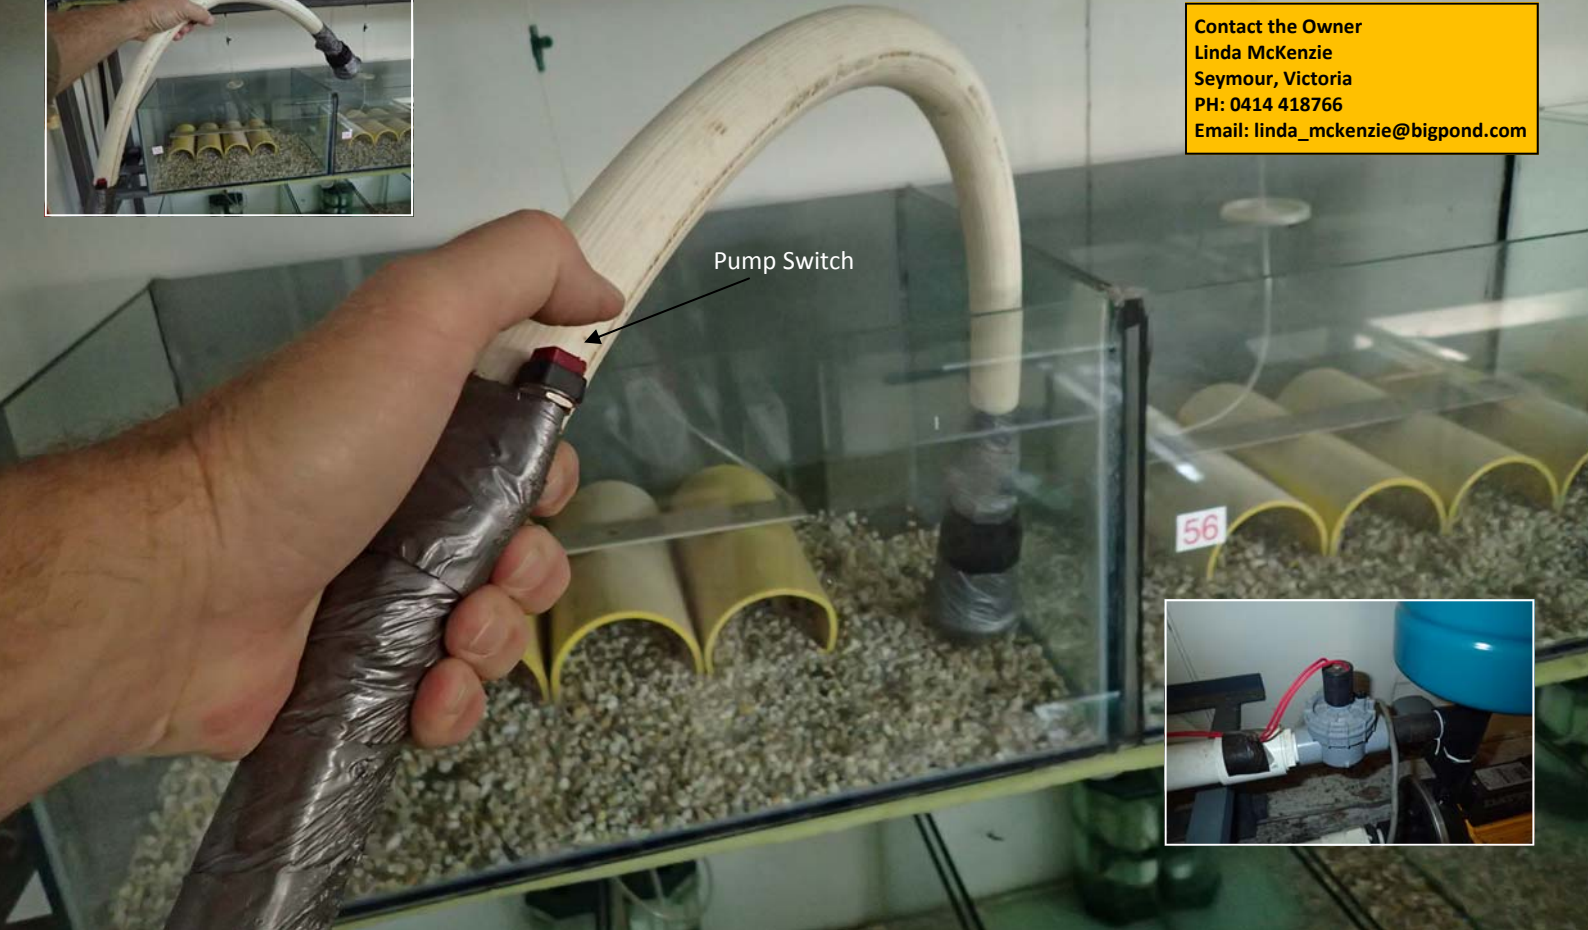

ROOM 2

Contact the Owner
Linda McKenzie
Seymour, Victoria
PH: 0414 418766
Email: linda_mckenzie@bigpond.com