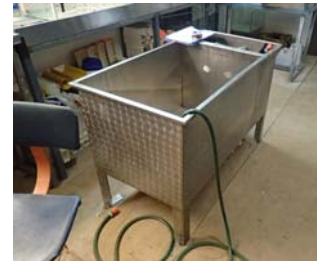

Suction Intake

ROOM 2

Stainless Steel Tank. 4 compartments each with drain. Each compartment 1220 mm long x 400 mm wide x 390 mm deep. Overall 1220 x 1600.

On large painted yellow heavy duty steel stand 62 cm high.

Free standing Stainless Steel Tank—Twin Chamber

Each with drain

Overall 1270 mm x 660 wide x 840 mm high (includes legs)

Tank 1 = 910 x 600 x 550

Tank 2 = 310 x 610 x 550

Large Stainless Steel lab Bench c/w Stainless Steel Splash Back 290 mm high.

C/w Galvanised 40 mm round steel stand

With shelf

Stainless Steel Tank
1630 mm x 640 mm x
175 mm deep

C/- Grey Steel Frame 830 high

ROOM 2

Double Bowl Sink
c/w stand and shelf

Contact the Owner
Linda McKenzie
Seymour, Victoria
PH: 0414 418766
Email: linda_mckenzie@bigpond.com