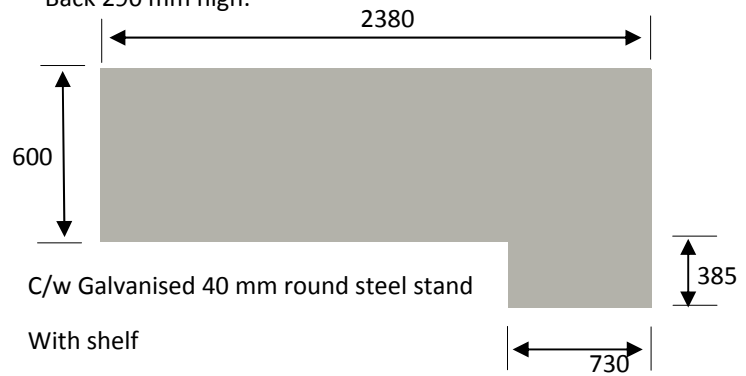

Free standing Stainless Steel Tank—Twin Chamber

Each with drain

Overall 1270 mm x 660 wide x 840 mm high (includes legs)

Tank 1 = 910 x 600 x 550

Tank 2 = 310 x 610 x 550

Large Stainless Steel lab Bench c/w Stainless Steel Splash Back 290 mm high.

C/w Galvanised 40 mm round steel stand

With shelf

Stainless Steel Tank
1630 mm x 640 mm x
175 mm deep

C/- Grey Steel Frame 830 high

ROOM 2

Double Bowl Sink
c/w stand and shelf

Contact the Owner
Linda McKenzie
Seymour, Victoria
PH: 0414 418766
Email: linda_mckenzie@bigpond.com